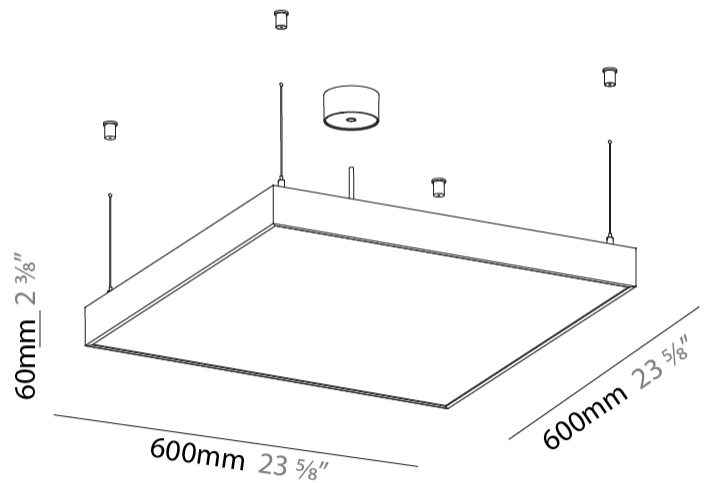

GENERAL

Series: Pi2
Subseries: Pi2 Standard
Brand: Prolicht
Division: Architectural
Mounting Type: Suspension
Mounting Location: Ceiling
Subcategory: Ambient

PHYSICAL

Shape: Square
Length (mm): 600
Length (in): 23 ⁵/₈
Width (mm): 600
Width (in): 23 ⁵/₈
Height (mm): 60
Height (in): 2 ³/₈
Light Distribution: Direct
Weight (kg): 9.9
Weight (lbs): 21.83
Diffuser: [PMMA - Opal or Micro-Prism](#)
Fixture Finish: [SSR / BKV / CWI / CRY / HAB / UFT / ITA / RUA / FTG / MYG / LOD / PUS / FRO / FUP / KIA / POP / BLS / SPG / MEY / GOH / GUM / CHC / COM / ABZ / JAG / OBR / MOS / ROR](#)
Fixture Material: Aluminum
Cable Details: 2000mm or 6000mm

ELECTRICAL

Lamp Type: LED (Zhaga Standard)
Input Wattage (W): 55
Total Output Wattage (W): 50
Dimming: [Tri-Mode (Non-Dimming and Phase Dimming (120Vac only) and 0-10V Dimming)](#)
Driver Included: Yes
Driver Location: Integrated
Driver Type: Constant Current - Universal
Driver Class: Class 2
Input Voltage (V): 120 - 277
Constant Current (MA): 350

LED

[Color Temperature (°K): 3000 / 4000](#)
Max. Delivered Lumen (lm): 5710 / 5802 / 5920
Nominal Lumen (lm): 6680 / 6782 / 6920
CRI: >80 CRI
Lamp Life (hrs): 50000

OPTICAL

RATINGS AND CERTIFICATIONS

Certified By: Certified for North American Standards
IP rating: IP20